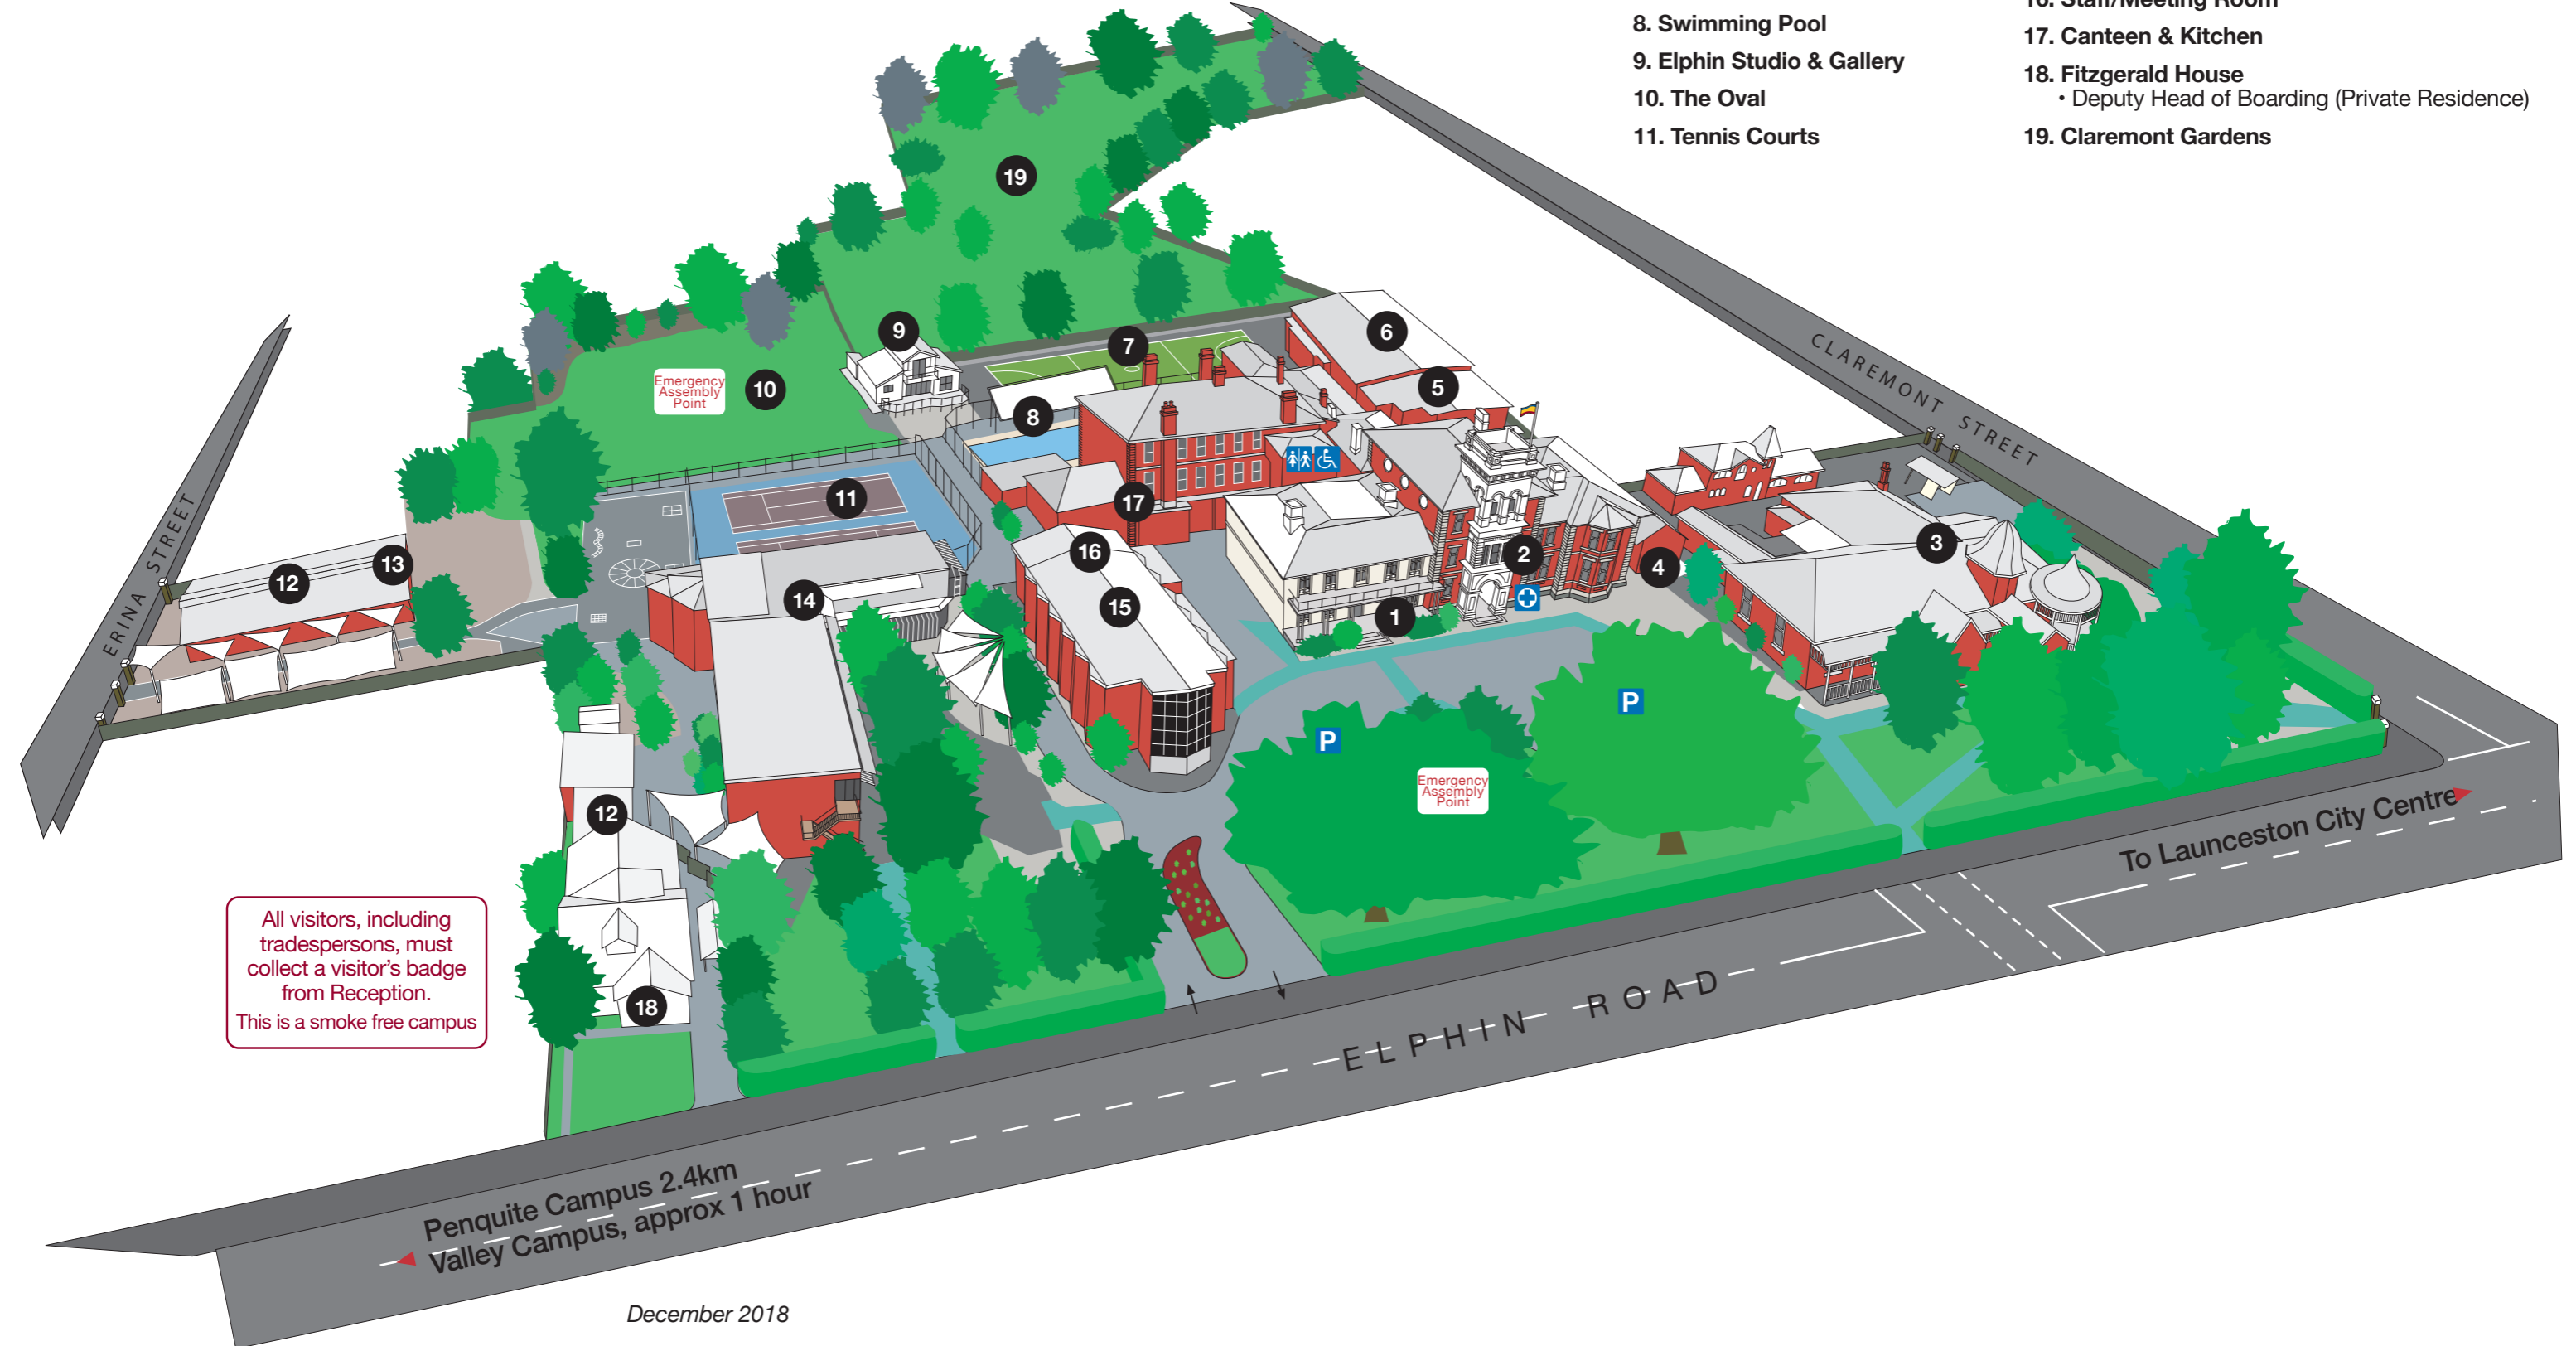

- conneXions
- Learning Spaces

6. HPEC @ Elphin

7. Netball Courts

8. Swimming Pool

9. Elphin Studio & Gallery

10. The Oval

11. Tennis Courts

12. Early Learning Centre

13. School Care Centre

14. Jean Gardner Wing

15. Mary Fox Performing Arts & Music Centre & Chapel

16. Staff/Meeting Room

17. Canteen & Kitchen

18. Fitzgerald House

- Deputy Head of Boarding (Private Residence)

19. Claremont Gardens

All visitors, including tradespersons, must collect a visitor's badge from Reception.
This is a smoke free campus