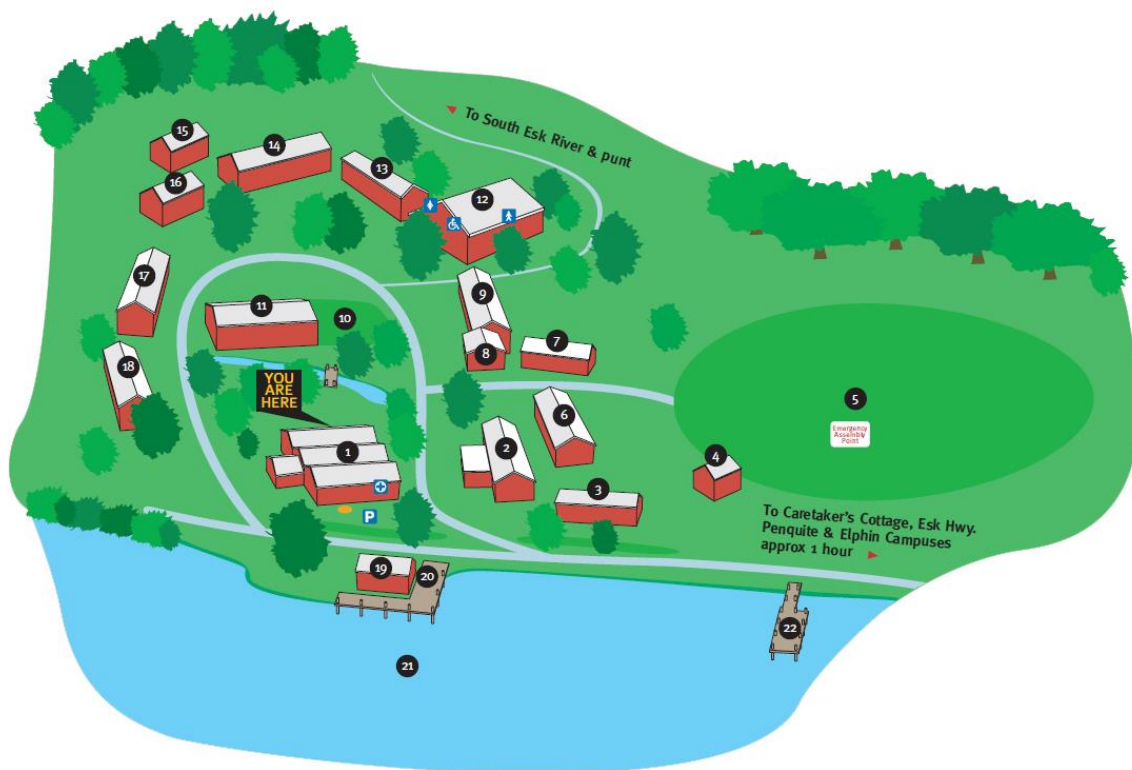

The Scotch Oakburn College Valley Campus accommodates a total of 76 persons in a variety of accommodation.

Directory

1. Hall/Office/Kitchen
2. Flat
3. Cabin
4. Stage
5. Oval
6. Cabin
7. Cabin
8. Laundry
9. Cabin
10. Playground
11. Games room
12. Amenities block
13. Student hostel
14. Student hostel
15. Workshop/Study centre
16. Workshop/Store
17. Student hostel
18. Student hostel
19. Pump shed
20. Main jetty
21. Lake
22. Island jetty